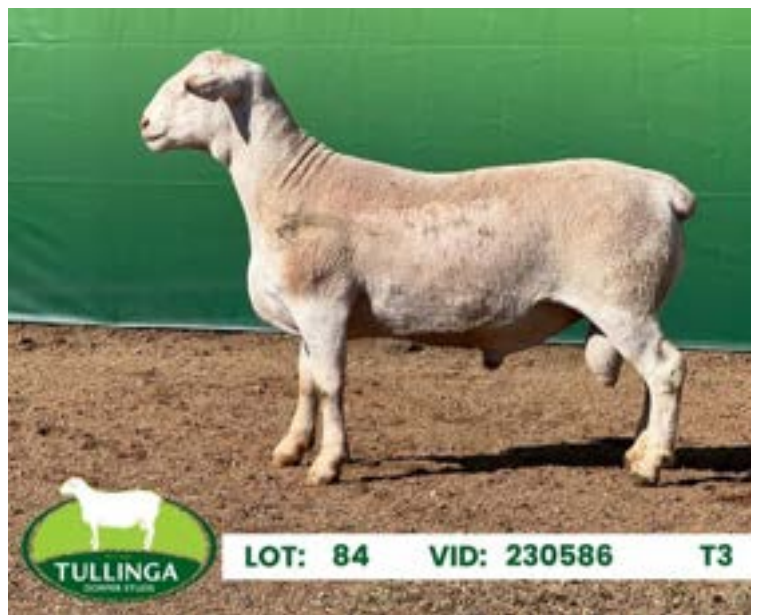

A wet well-muscled son of Road-Train out of a Battleship maiden ewe. This fast-growing type 5 has exceptional growth and length on great structure, with strong loins and elite scan data. An elite young ram, a must have. NB Tullinga reserve right to collect semen for own in stud use.

Purchaser

Price

LOT 84	230586		TYPE 3	
WEIGHT	AGE	EMD	RF	EMS
78kg	12mths	35mm	7mm	3
IRON JACK BURRAWANG 180435 Sire - BUDWEISER BURRAWANG 200107 BURRAWANG 171536 BIG B BURRAWANG 120078 Dam - TULLINGA 166035 TULLINGA 155024 <i>TWIN</i>				
WEIGHT	AGE	EMD	RF	EMS
61kg	8mths	34mm	4mm	3