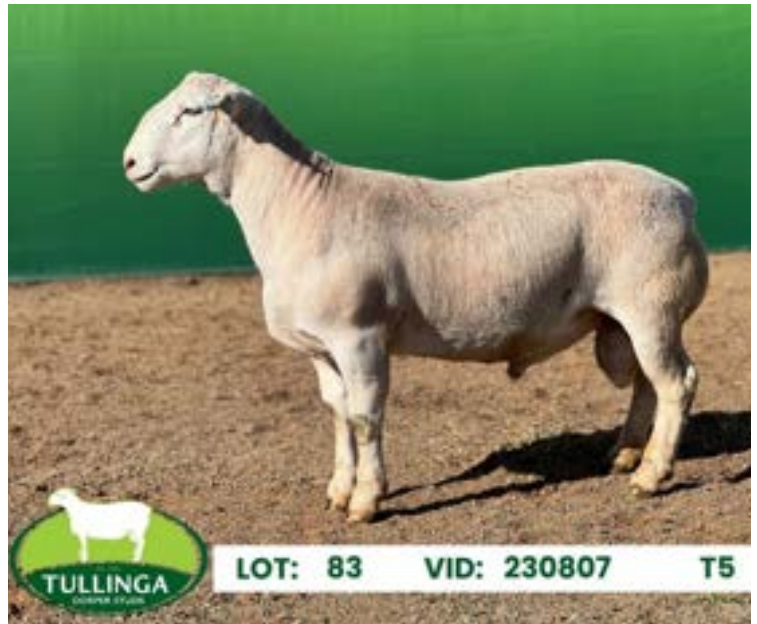

LOT 83	230807		TYPE 5	
WEIGHT	AGE	EMD	RF	EMS
78kg	10mths	41mm	4mm	3
B DOUBLE BURRAWANG 160004 Sire - ROADTRAIN TULLINGA 223599 BURRAWANG 191493 BATTLESHIP BURRAWANG 200122 Dam - TULLINGA 223353 TULLINGA 166095 <i>TWIN</i>				
WEIGHT	AGE	EMD	RF	EMS
53kg	6mths	32mm	2.5mm	3