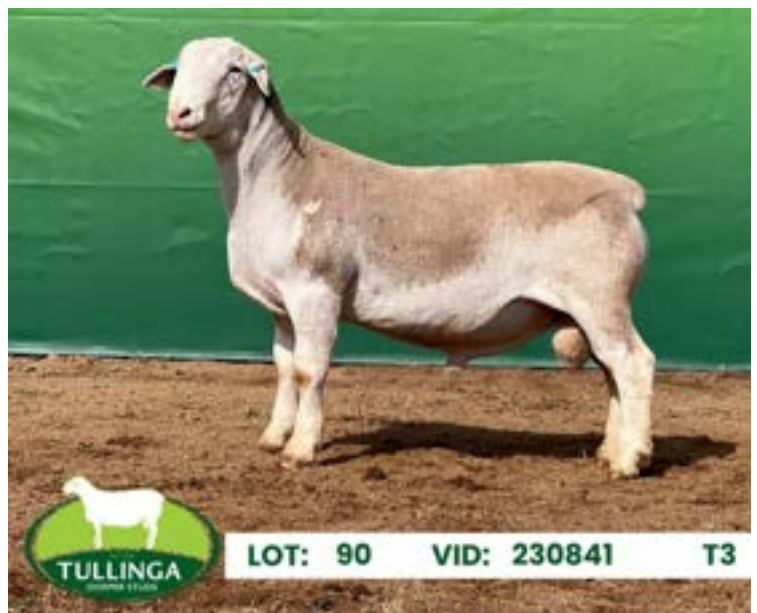

This thick boned ram carries a lot of meat easily, with a deep barrel and good body fat.

Purchaser

Price