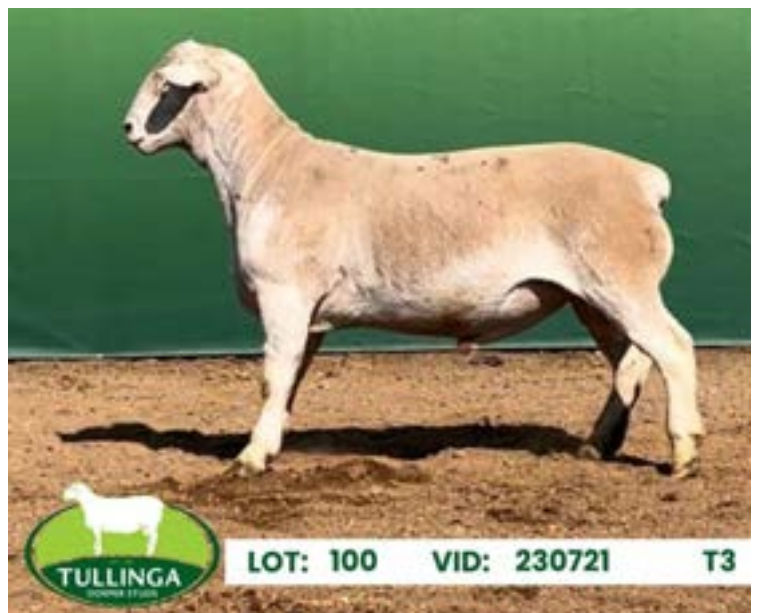

This young Mustang son has a lot of potential and great balance. He has plentiful meat and body fat and his grandsire Winchesters great feet.

Purchaser

Price

LOT 100		230721		TYPE 3	
WEIGHT	AGE	EMD	RF	EMS	
72kg	11mths	38mm	3mm	3	
B DOUBLE 160004 <b>Sire – ROADTRAIN TULLINGA 223599</b> BURRAWANG 191493  SUPERMAN BURRAWANG 200933 <b>Dam – TULLINGA 223465</b> TULLINGA 202648  <div style="text-align: right;"><i>TWIN</i></div>					
WEIGHT	AGE	EMD	RF	EMS	
47kg	7mths	32mm	2mm	3	