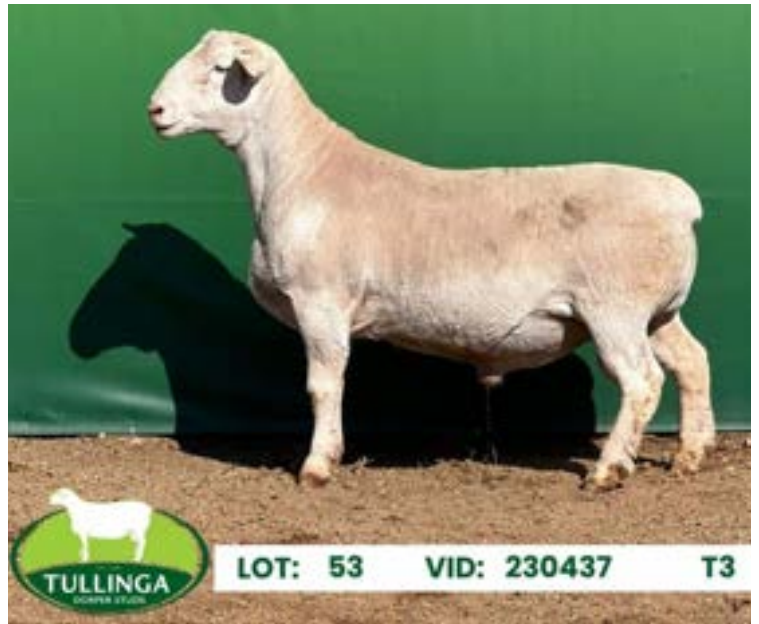

A Tullinga George son with great feet, excellent cover and strong loins with well-developed inner and outer twists, his dam is a stayer ewe with 12 lambs born in the stud.

Purchaser

Price

LOT 52		230470		TYPE 3	
WEIGHT	AGE	EMD	RF	EMS	
87kg	13mths	38mm	7mm	3	
<p>KING KONG BURRAWANG 200083  <b>Sire – GEORGE TULLINGA 223423</b>  TULLINGA 199054</p> <p>BARRIE BURRAWANG 181611  <b>Dam – TULLINGA 213072</b>  TULLINGA 177074</p> <p style="text-align: right;"><i>TWIN</i></p>					
WEIGHT	AGE	EMD	RF	EMS	
67kg	8mths	32mm	7.5mm	3	

A wet, soggy masculine ram who is balanced. He has a long rump and deep flank for high yielding lambs.

Purchaser

Price

LOT 53		230437		TYPE 3	
WEIGHT	AGE	EMD	RF	EMS	
87kg	13mths	40mm	8.5mm	3	
<p>KING KONG BURRAWANG 200083  <b>Sire – GEORGE TULLINGA 223423</b>  TULLINGA 199054</p> <p>DUSTY BURRAWANG 190507  <b>Dam – TULLINGA 213233</b>  TULLINGA 188057</p> <p style="text-align: right;"><i>TWIN</i></p>					
WEIGHT	AGE	EMD	RF	EMS	
70kg	8mths	39mm	6mm	3	