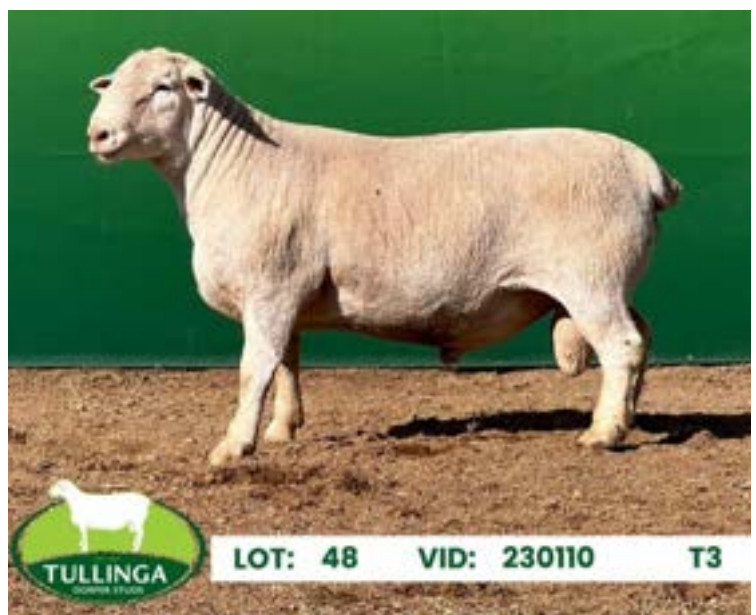

This masculine type 4 ET son of Kudu carries a lot of meat. He has a great top line and inner and outer twists.

Purchaser

Price

LOT 48		230110		TYPE 3	
WEIGHT	AGE	EMD	RF	EMS	
88kg	16mths	38mm	10mm	3	
<p>IRON JACK BURRAWANG 180435  <b>Sire - BUDWEISER BURRAWANG 200107</b>            BURRAWANG 171536</p> <p>SHORTY BURRAWANG 130139  <b>Dam - TULLINGA 188057</b>            TULLINGA 166096</p> <p style="text-align: right;"><i>ET</i></p>					
WEIGHT	AGE	EMD	RF	EMS	
75kg	11mths	35mm	9mm	3	