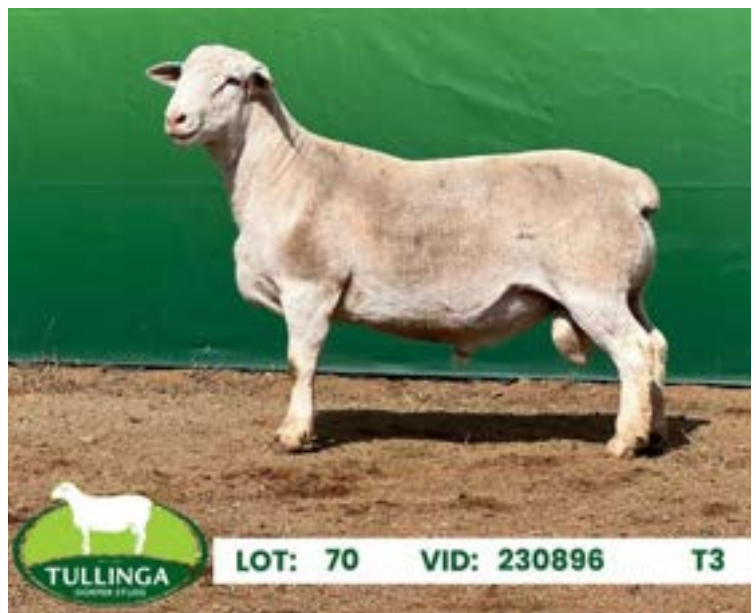

A very masculine 10 month old son of Fat Yak son who's well-muscled, with a long rump. This easy fleshing young ram will develop into a big ram.

Purchaser

Price